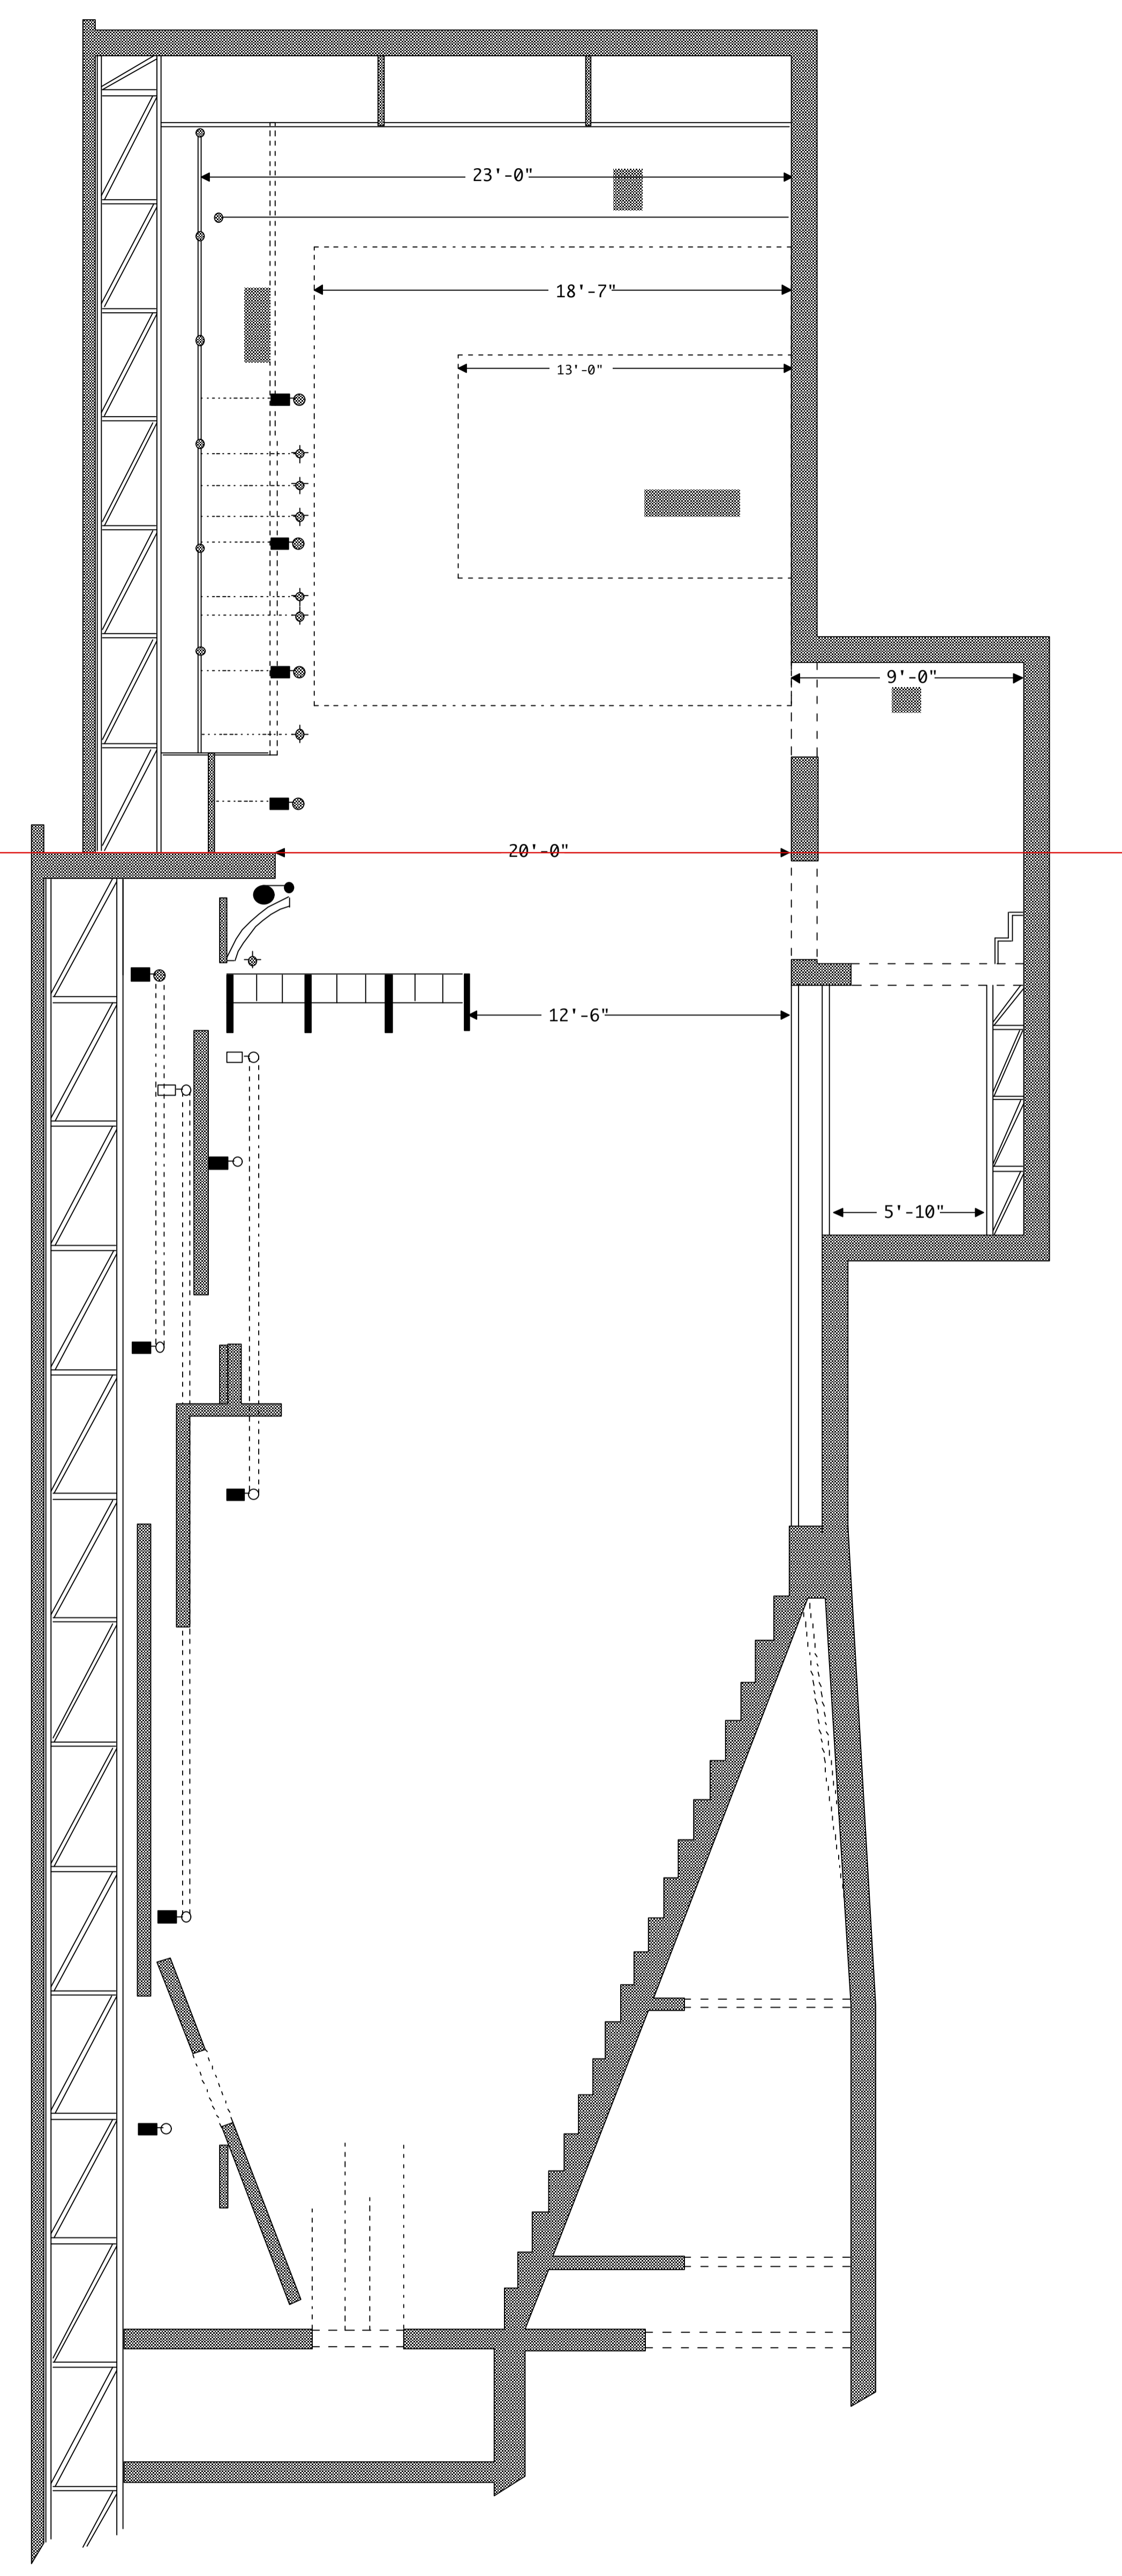

16' Castle Flats with Skin

Rigged piece of fabric, 4x18' for Arras. To be rigged as close to the prosc. as possible. Arras lifting straight up to prosc height, before being ripped down on the murder of Polonius.

Forestage removable in 4' x 4' sections

HAMLET	
University of Calgary	
Ground Plan	
Designer:	Ian Martens
Director:	Pat Finn
November 30, 2008	Scale: 1/4" = 1"